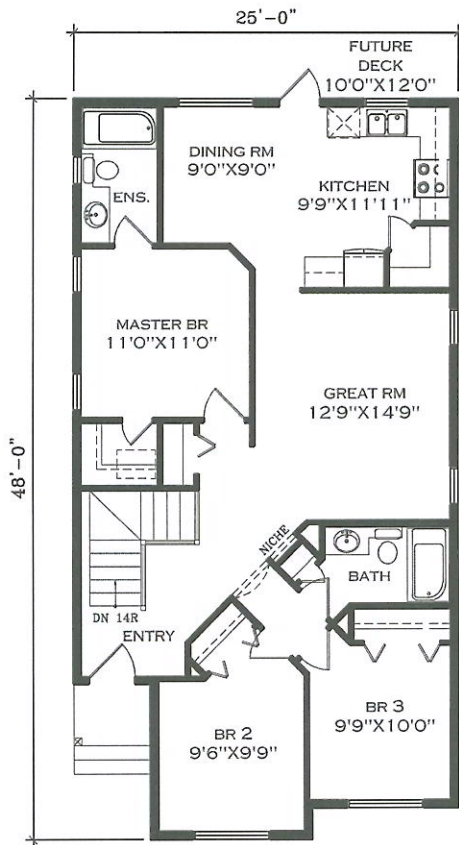

23 COOPER CLOSE, RED DEER
1131 SQ. FT. BUNGALOW

MAIN FLOOR
1131 SQ FT

FUTURE LOWER DEVELOPMENT
~938 SQ FT