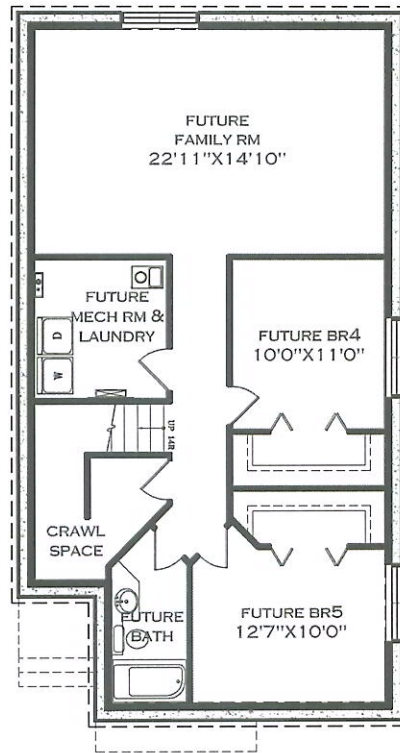

23 COOPER CLOSE, RED DEER
1131 SQ. FT. BUNGALOW

MAIN FLOOR
1131 SQ FT

FUTURE LOWER DEVELOPMENT
~938 SQ FT