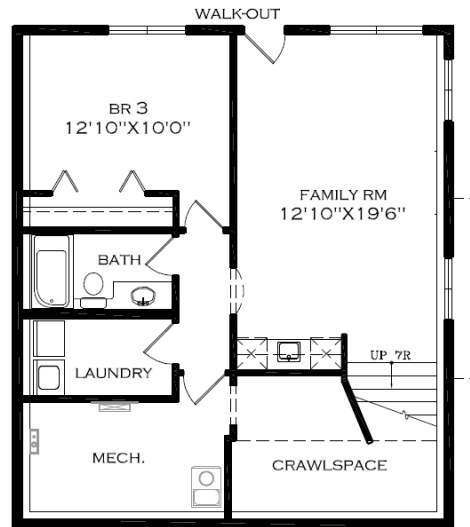

92 CYPRUS ROAD, BLACKFALDS
1322 SQ. FT. MODIFIED BI-LEVEL

MAIN FLOOR: 918 SQ FT

LOWER FLOOR: ~882 SQ FT

UPPER FLOOR: 404 SQ FT