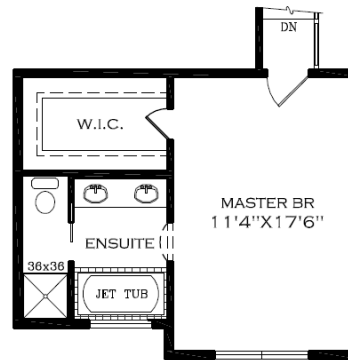

92 CYPRUS ROAD, BLACKFALDS
1322 SQ. FT. MODIFIED BI-LEVEL

MAIN FLOOR: 918 SQ FT

LOWER FLOOR: ~882 SQ FT

UPPER FLOOR: 404 SQ FT