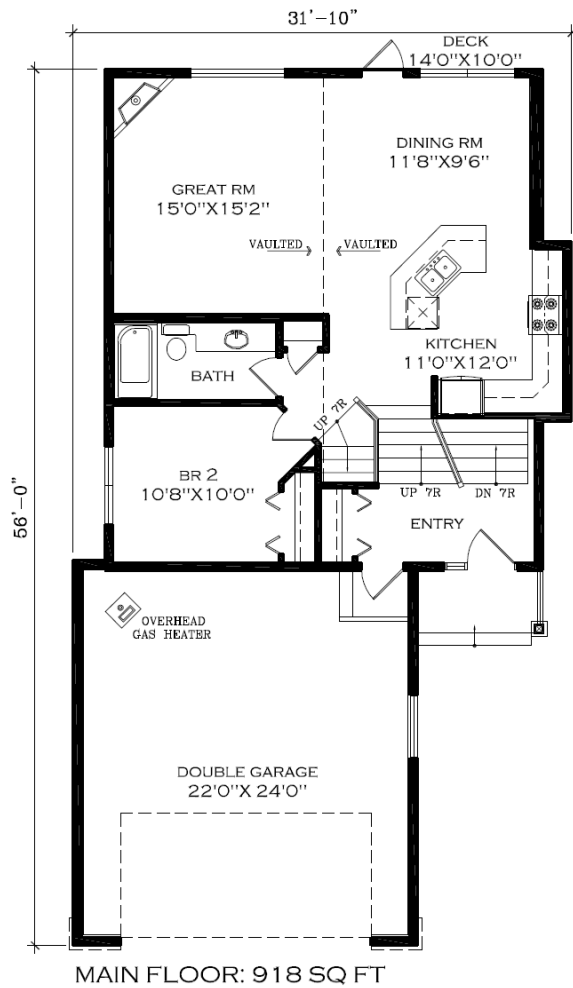

92 CYPRUS ROAD, BLACKFALDS
1322 SQ. FT. MODIFIED BI-LEVEL

MAIN FLOOR: 918 SQ FT

LOWER FLOOR: ~882 SQ FT

UPPER FLOOR: 404 SQ FT